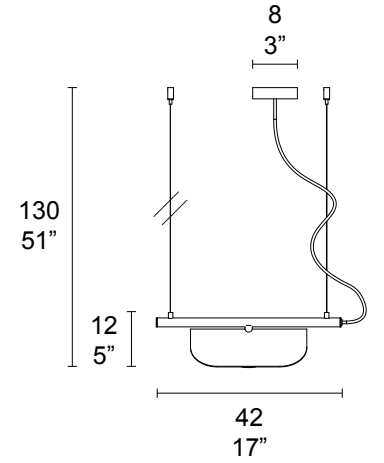

bianco
White

 5W G9
non include
not included

 LED BOARD 4,5W
220-240V
3000°K
include
included

 DIM

MMM

Art. 7208/12

Art. 7208/24

Art. 7208/B1