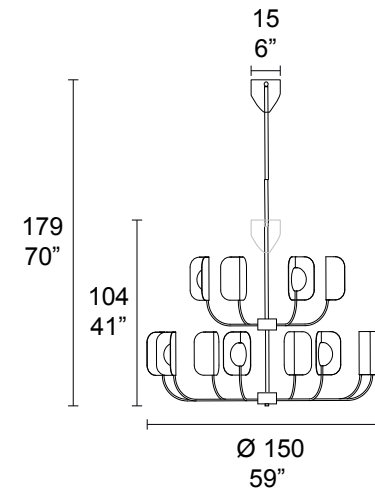

bianco
White

 5W G9
non include
not included

 LED BOARD 4,5W
220-240V
3000°K
include
included

 DIM

MMM

Art. 7208/12

Art. 7208/24

Art. 7208/B1