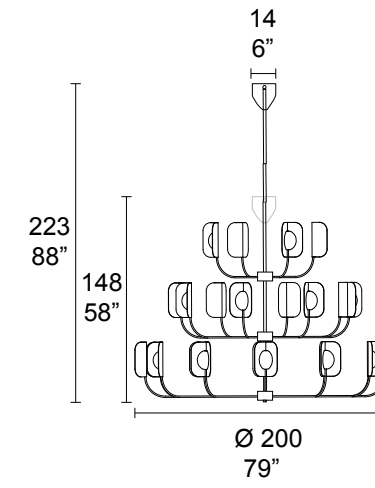

bianco
White

 5W G9
non include
not included

 LED BOARD 4,5W
220-240V
3000°K
include
included

 DIM

MMM

Art. 7208/12

Art. 7208/24

Art. 7208/B1