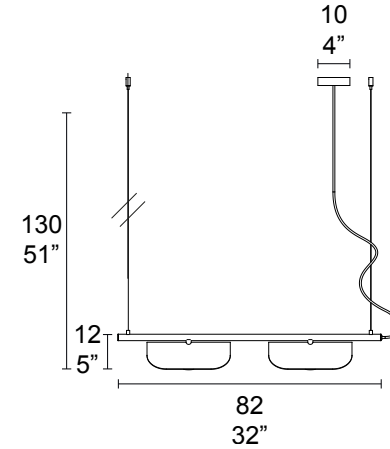

Art. 7208/B2