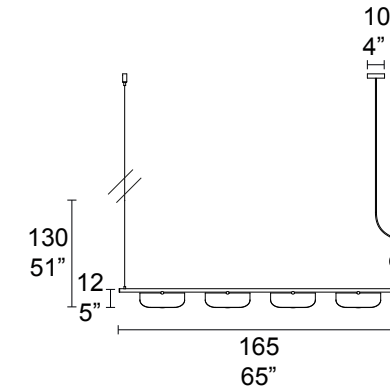

Art. 7208/B4