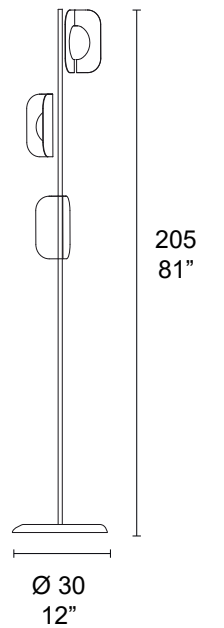

LEAF

Lampada in metallo verniciato o trattamento galvanico con diffusore in vetro
Painted metal lamp or galvanic treatment with glass diffuser

Struttura / Frame **Diffusore / Diffuser** **Illuminazione / light source**

bianco
White

 5W G9
non include
not included

 LED BOARD 4,5W
220-240V
3000°K
include
included

 DIM

MMM

Art. 7208/12

Art. 7208/24

Art. 7208/B1

Art. 7208/B2

Art. 7208/B4

Art. 7208/LT3

Art. 7208/2

Art. 7208/4

Art. 7208/8

Art. 7208/A1